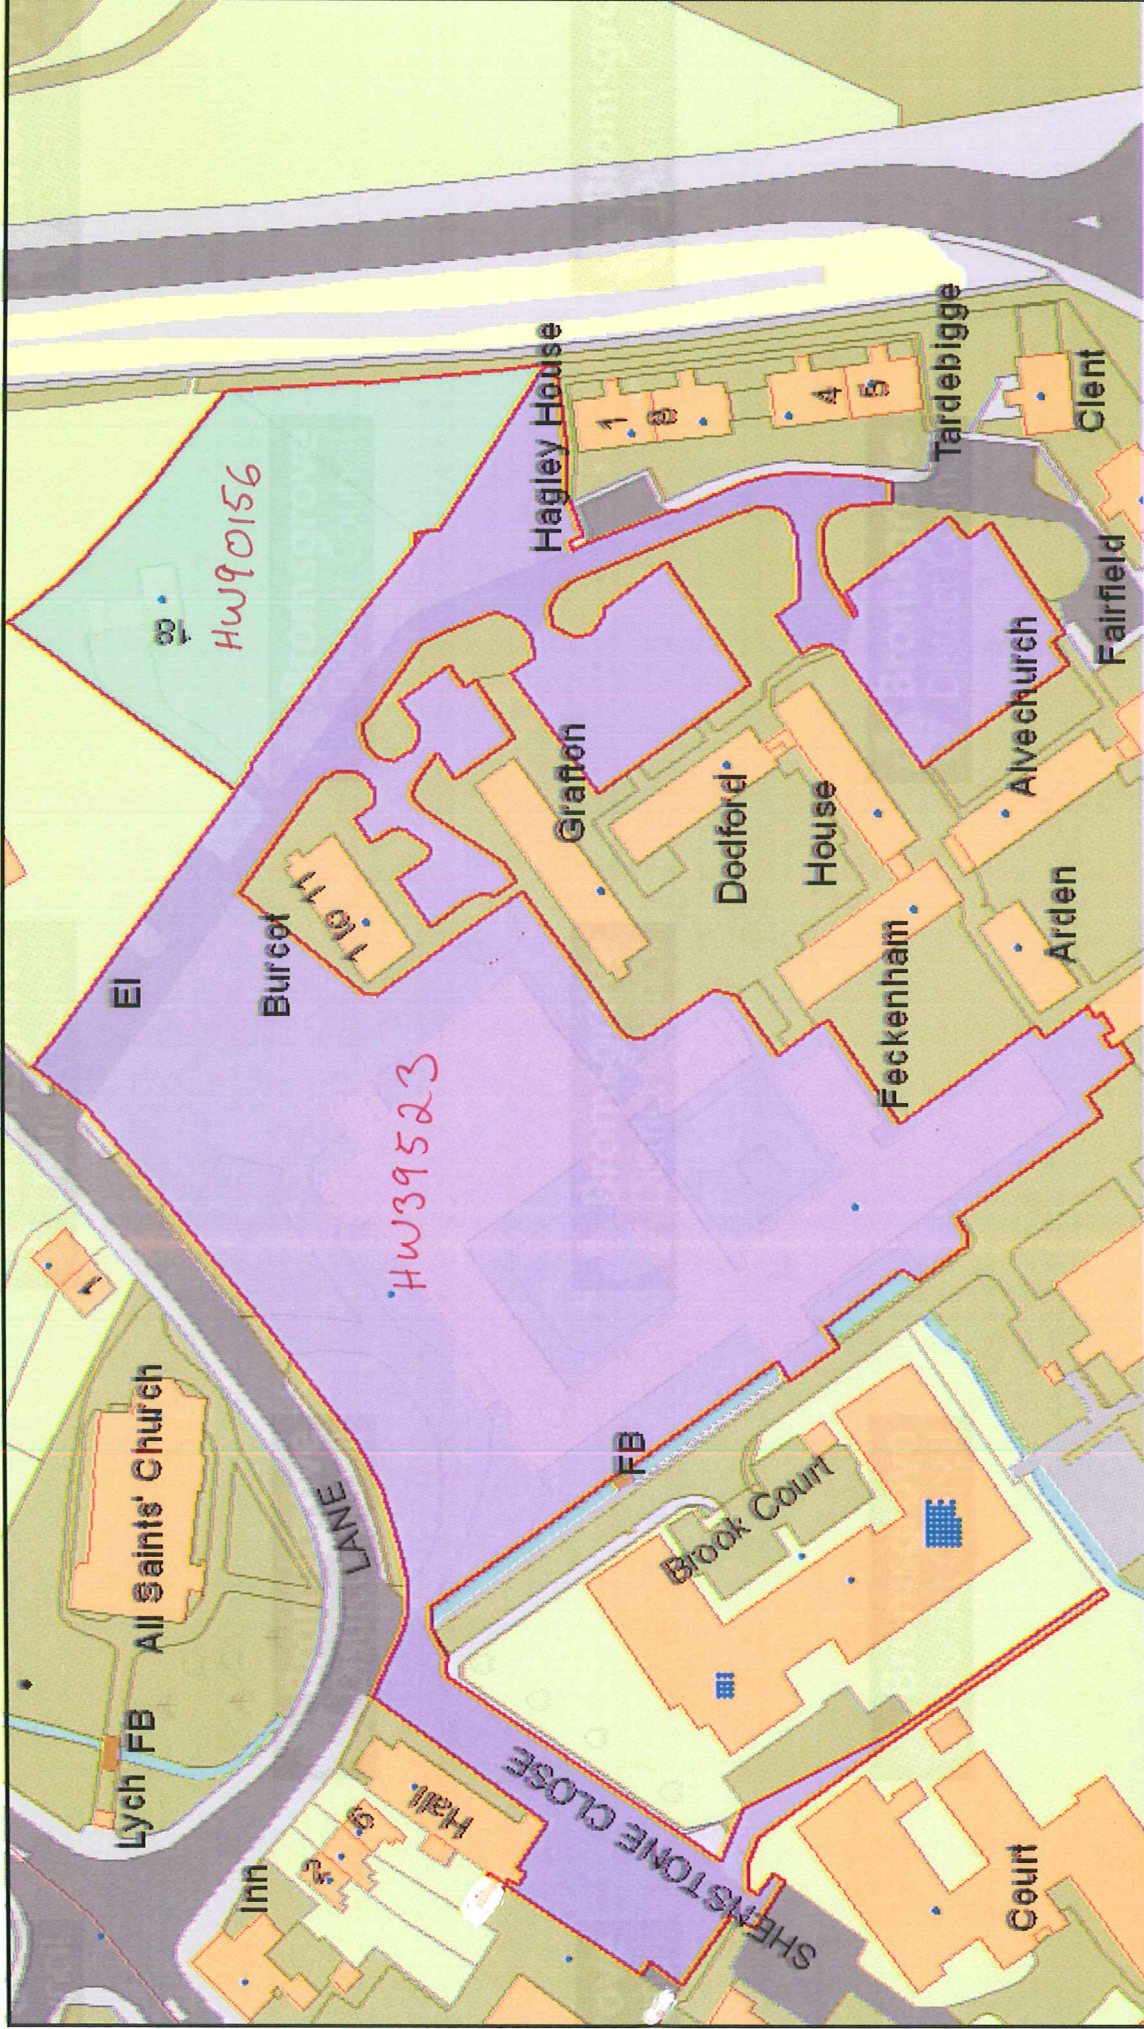

The Council House, Burcot Lane,
Bromsgrove

Scale 1:1250

This product includes mapping data licensed from
Supplier with permission, OS Licence Number
100023519 (2011).
(c) Crown Copyright and/or database right 2011. All rights
reserved